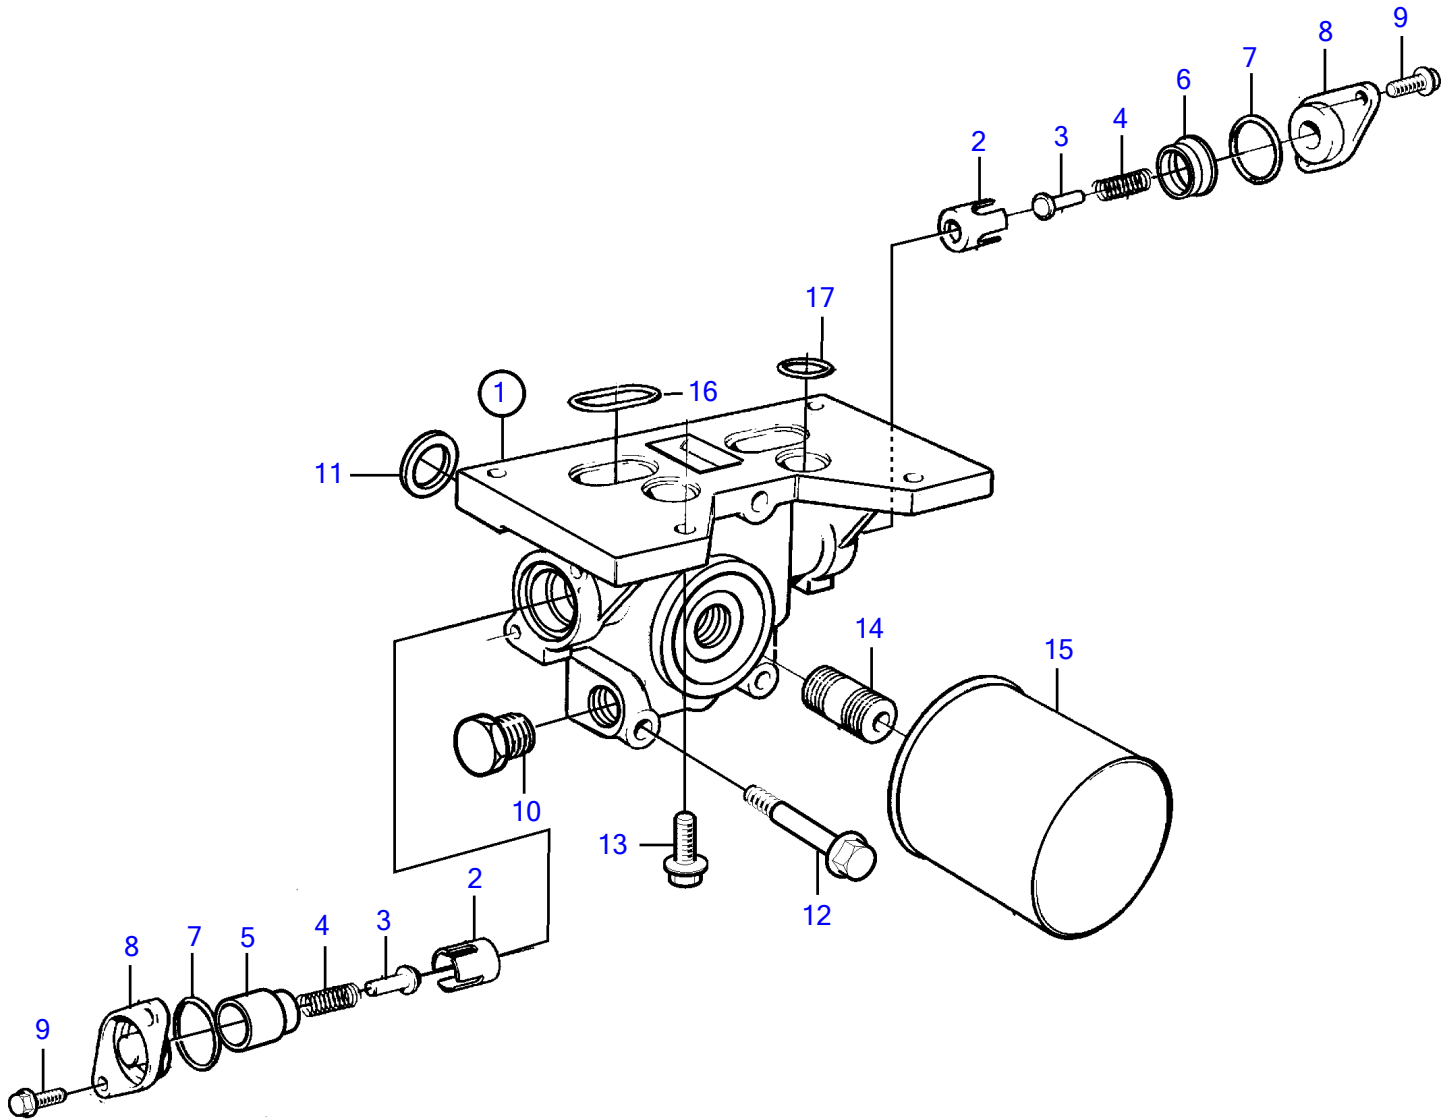

AD41L-A, AD41P-A, D41L-A, TAMD41H-A, TAMD41H-B, TAMD41P-A, TAMD41L-A, TAMD41M-A, TMD41L-A

18184

AD41L-A, AD41P-A, D41L-A, TAMD41H-A, TAMD41H-B, TAMD41P-A, TAMD41L-A, TAMD41M-A, TMD41L-A

REF	PART NO.	QTY	DESCRIPTION
1	3581943	1	Oil filter housing
2	1542265	2	• Valve seat
3	471085	2	• Valve cone
4	468087	2	• Spring
5	3581951	1	• Sleeve
6	3581950	1	• Sleeve
7	949659	2	• O-ring
8	1542267	2	• Cover
9	946544	4	• Flange screw
10	479977	1	• Plug
11	469483	4	Sealing ring
12	965182	3	Flange screw
13	946671	4	Flange screw
14	423067	1	Nipple
15	471034	1	Oil filter
16	859086	2	Sealing ring
17	469483	2	Sealing ring